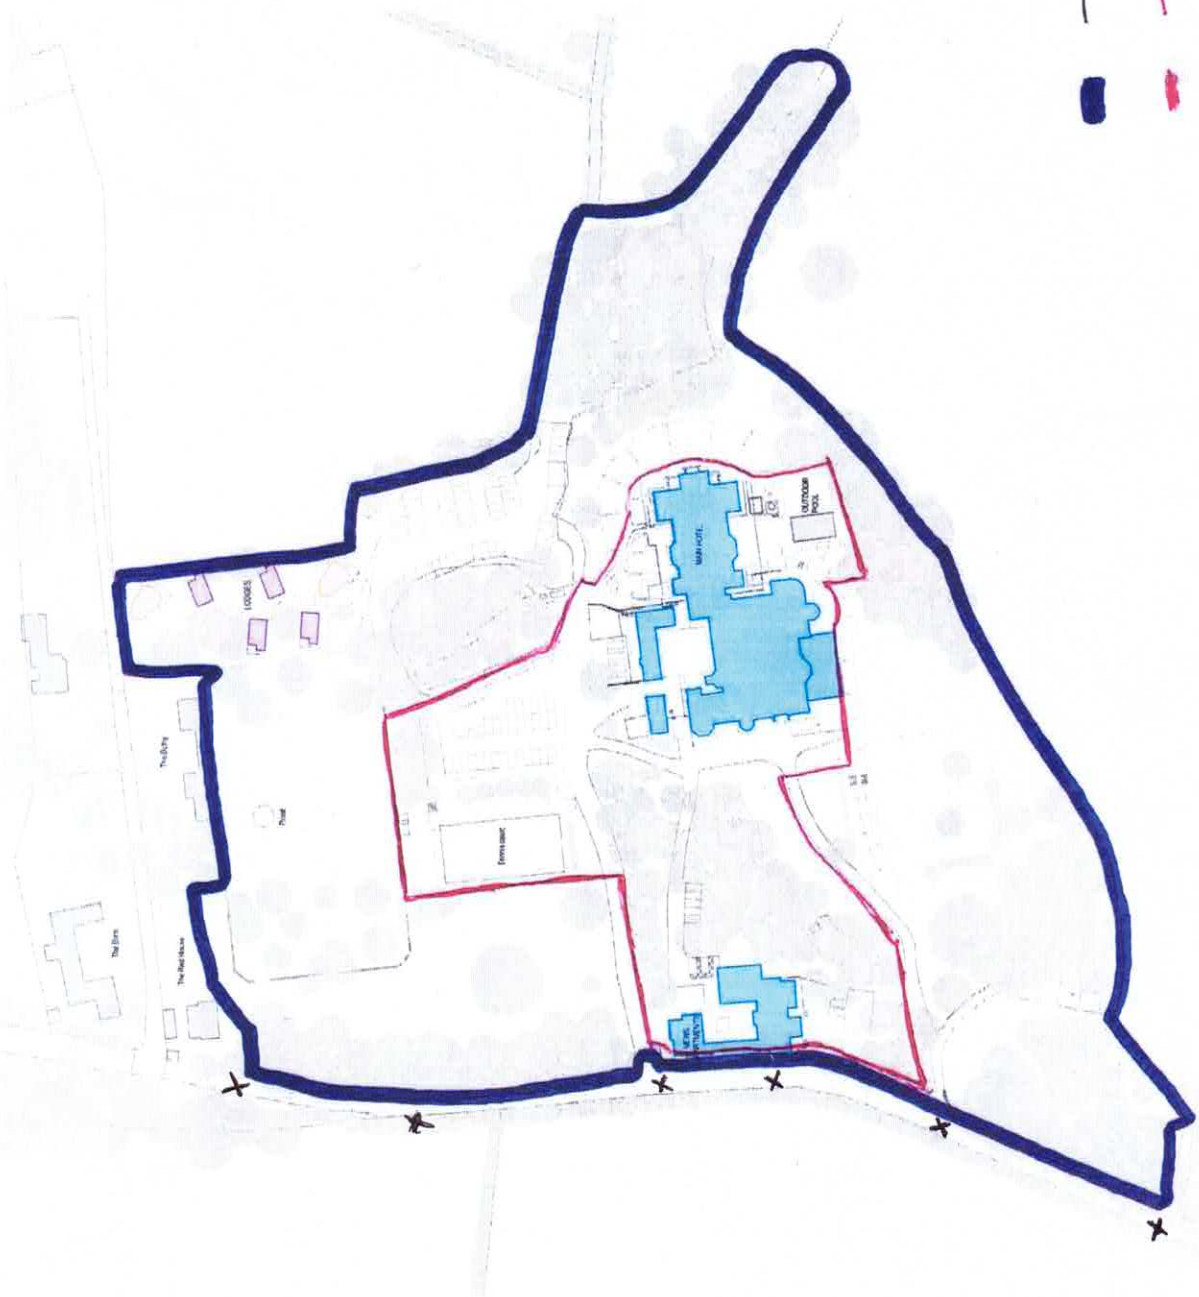

(A)

ELLOT PARK HOTEL
SONNET HOTELS (THE RETIRED) LTD

— Owned Land

— Proposed
— Access

Plan A